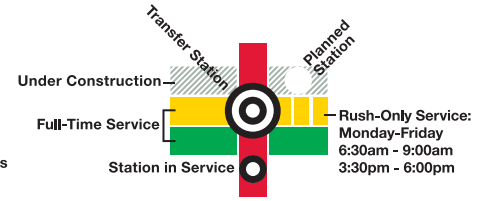

M metro System Map

wmata.com
Customer Information Service: 202-637-7000
TTY Phone: 202-638-3780

1. ### Legend
2. **RD** Red Line • Glenmont to Shady Grove
   - **OR** Orange Line • New Carrollton to Vienna
   - **BL** Blue Line • Franconia-Springfield to Largo Town Center
   - **GR** Green Line • Branch Ave to Greenbelt
   - **YL** Yellow Line • Huntington to Fort Totten
   - **SV** Silver Line • Future Dulles Corridor Line

Station Features

- Bus to Airport
- Parking
- Hospital
- Airport

Connecting Rail Systems

Metrorail Operating Times

- **Mon-Thu**
  5am-midnight
- **Fri**
  5am-3am
- **Sat**
  7am-3am
- **Sun**
  7am-midnight

Times are approximate; check station kiosks or online for exact times.

Metro is accessible.

- No Smoking
- No Eating or Drinking
- No Animals (except service animals)
- No Audio (without earphones)
- No Littering or Spitting
- No Dangerous or Flammable Items